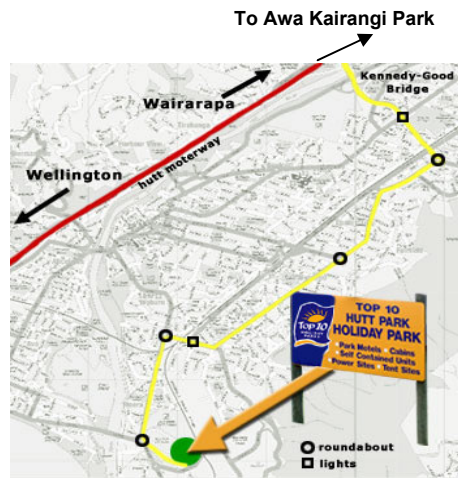

RED SOX MANAWATU - 2007 U19 TOURNAMENT UPPER HUTT

HUTT PARK HOLIDAY PARK

Turn Left at 2nd Roundabout

TOURNAMENT VENUE FOR RED SOX - AWA KAIRANGI PARK

Turn Right into CarPark

Turn Left at Lights

To / From Lower Hutt

Awa Kairangi Park
RED SOX U19

To / From Wairarapa