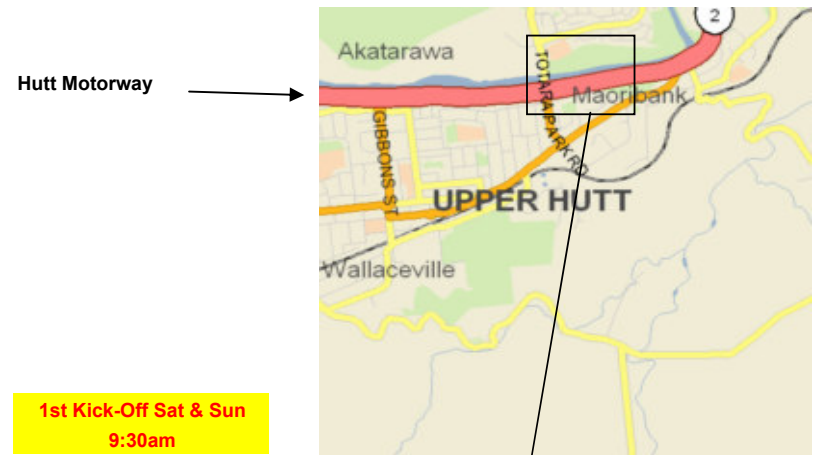

RED SOX MANAWATU - 2007 U19 TOURNAMENT UPPER HUTT

HUTT PARK HOLIDAY PARK

Turn Left at 2nd Roundabout

TOURNAMENT VENUE FOR RED SOX - AWA KAIRANGI PARK

Turn Right into CarPark

Turn Left at Lights

To / From Lower Hutt

Awa Kairangi Park
RED SOX U19

To / From Wairarapa