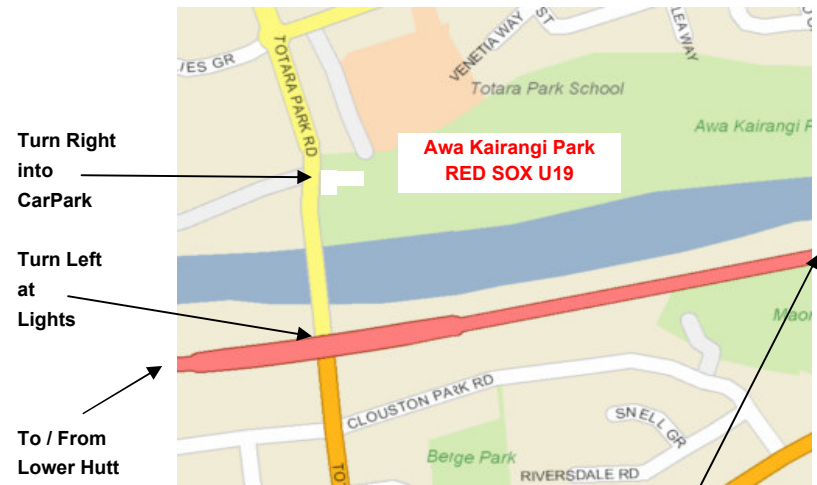

RED SOX MANAWATU - 2007 U19 TOURNAMENT UPPER HUTT

HUTT PARK HOLIDAY PARK

Turn Left at 2nd Roundabout

TOURNAMENT VENUE FOR RED SOX - AWA KAIRANGI PARK

Turn Right into CarPark

Turn Left at Lights

To / From Lower Hutt

Awa Kairangi Park
RED SOX U19

To / From Wairarapa